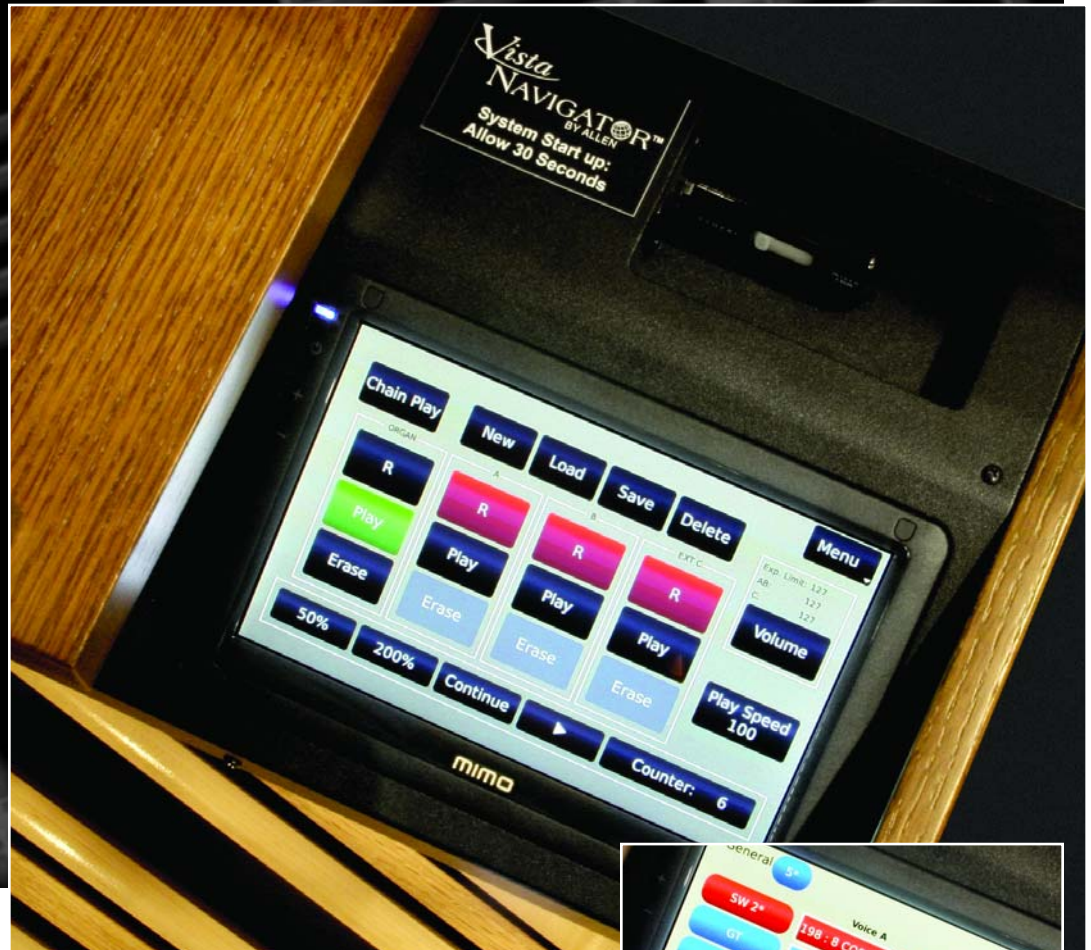

Vista NAVIGATOR™

THE MOST VERSATILE MIDI DEVICE AVAILABLE FOR ORGANS

Vista Navigator™ smoothly integrates hundreds of exciting sounds with your Allen organ* and is a simple-to-use, yet powerful, digital recording device, all in an attractive package

**Compatible with all current Allen organs and many earlier MIDI-capable models*

VISTA NAVIGATOR™ FEATURES:

- Large Color Touch Screen with on-screen controls
- USB memory stick
- Remote Control for recorded music playback
- Hundreds of pre-recorded selections suitable for preludes or postludes
- USB Capture Save/Load for practically unlimited Capture Memory Levels
- User configurable settings that respond to your personal preferences
- 128 General MIDI sounds
- 128 Unique Allen sounds and pipe organ sounds
- Dual Mode Digital Recorder (Sequencer)
 - Simple mode for easy single-pass recording
 - Advanced mode provides powerful multi-track capabilities
- PC-based architecture
 - Designed for future expandability